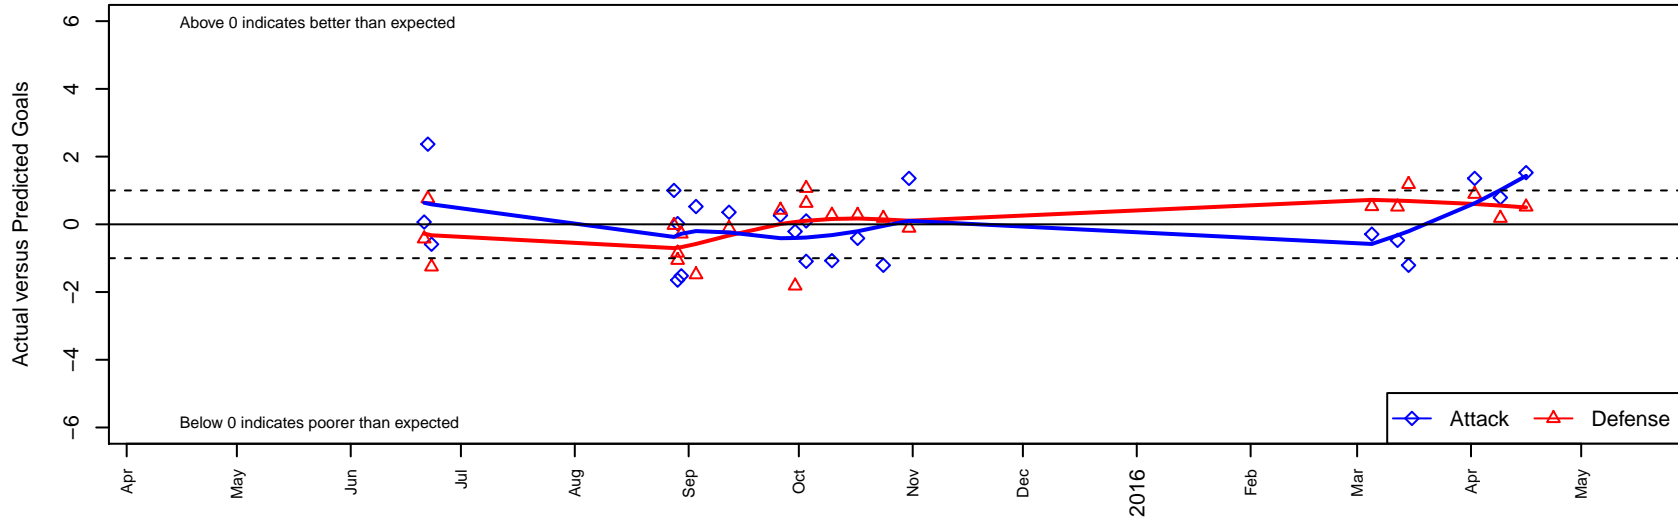

Indie Chicas Lime G02

Indie Chicas FC
 Eagle, ID
 G02 total strength=1289
 attack=4.9 defense=6.03
 fall league = Idaho D3 A U13
 spr league = Spr Idaho D3 A U13

alt names used:
 02/03 INDIE CHICAS LIME
 ARSENAL UNITED INDIE CHICAS LIME (ID)
 Indie CHiCAS
 INDIE CHICAS
 02/03 INDIE CHICAS LIME

Venues played:
 2015 US Club Regionals U12
 2015 NWCL U13
 2015 Idaho D3 A U13
 2015 Spr Idaho D3 A U13

Indie Chicas Lime G02
 Dots are actual minus expected GF (blue circles) and GA (red triangles).
 Blue line is smoothed change in attack strength. Red is smoothed change in defense strength.

**attack and defense variance (black dot)
relative to other teams
and top 10 in region**

**attack and defense rating
relative to others at age
and all opponents in last 13 months**

Performance relative to 13 month average